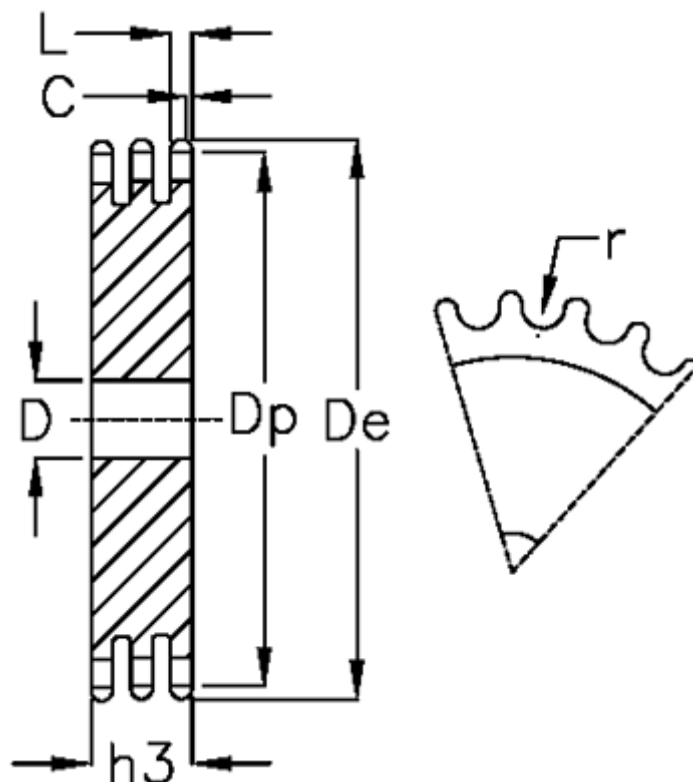

Article number: 616023008050

Description: Plate wheel 16 B-3 Z=50 triplex

## Measures

C = 3

D = 30

De = 417.4

Dp = 404.52

For chain size = 1 tomme x 17,02 mm

For chain type = 16 B-3

h3 = 79.6

L = 15.8

Number of teeth = 50

r = 15.88